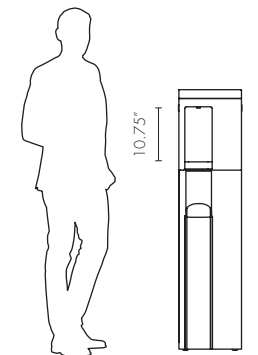

**B4 models**

	Countertop W13"x D18.5"x H16.25"	Water system	Dispense height	Max power consumption	
<b>Power requirements</b> 100-115 VAC 50Hz	Chilled, Hot & Ambient	Direct Chill	10.75"	600 Watts	Silver
		Direct Chill	10.75"	600 Watts	
<b>Chilled temperature</b> 36.8° - 51.5° F	Chilled, Hot & Sparkling				103550
					103546
<b>Hot temperature</b> 198° F	Floorstanding W13"x D18.5"xH52.25"				Silver
		Internal dimension - W11"xD13"xH32.6"		Base cabinet	103910